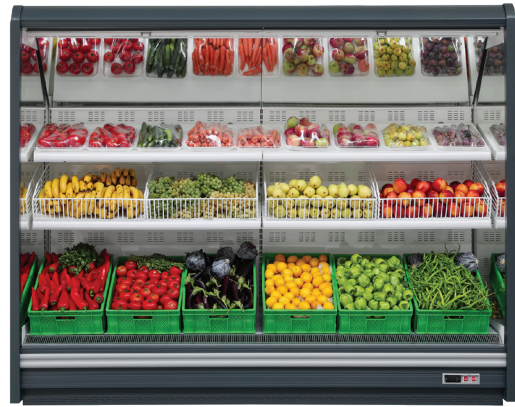

Abraxas Dikey Reyon / Vertical Multidecks

Genişlik Length (mm)	Derinlik Width (mm)	Yükselik Height (mm)
937/1250/1875/2815/3750 mm	725 / 825 / 925 / 1025 / 1125 mm	2050 / 2200 mm